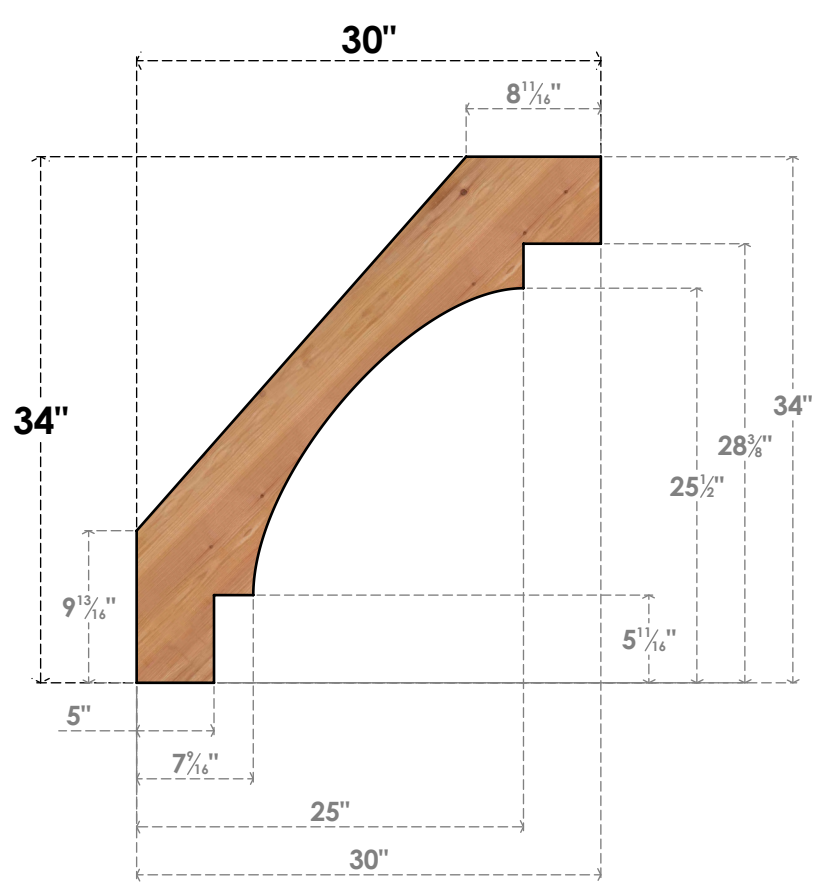

BRC06X30X34MRC00SWR

5 1/2"W X 30"D X 34"H MERCED SMOOTH BRACE, WESTERN RED CEDAR

SIDE

FRONT

EKENA MILLWORK
 2300 WEST MAIN ST.
 CLARKSVILLE, TX 75426
 TOLL FREE: 866-607-0453
 WWW.EKENAMILLWORK.COM

NOTES

1. INSTALLATION TO BE COMPLETED IN ACCORDANCE WITH MANUFACTURER'S SPECIFICATIONS.
2. DRAWING MAY NOT BE TO SCALE
3. THIS DRAWING IS INTENDED FOR DESIGN AND PLANNING PURPOSES ONLY.
4. ALL INFORMATION CONTAINED HEREIN WAS CURRENT AT THE TIME OF DEVELOPMENT BUT MUST BE REVIEWED AND APPROVED BY THE PRODUCT MANUFACTURER TO BE CONSIDERED ACCURATE.
5. PRODUCTS ARE NOT KILN DRIED. THIS ITEM IS UNIQUE AND WILL CONTAIN THE NATURAL VARIATIONS THAT THE WOOD SPECIES OFFERS. THIS MAY RESULT IN VARIATIONS UP TO 1/4"