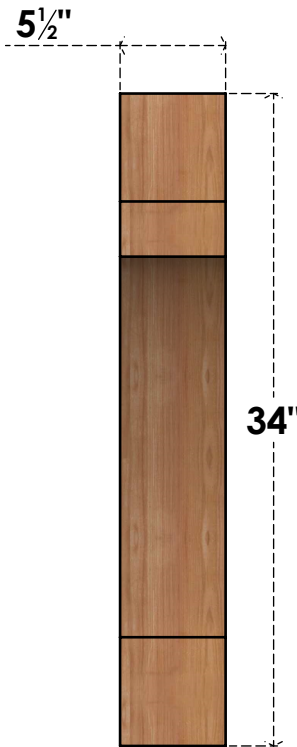

BRC06X30X34MRC00SWR

5 1/2"W X 30"D X 34"H MERCED SMOOTH BRACE, WESTERN RED CEDAR

SIDE

FRONT

EKENA MILLWORK
 2300 WEST MAIN ST.
 CLARKSVILLE, TX 75426
 TOLL FREE: 866-607-0453
 WWW.EKENAMILLWORK.COM

NOTES

1. INSTALLATION TO BE COMPLETED IN ACCORDANCE WITH MANUFACTURER'S SPECIFICATIONS.
2. DRAWING MAY NOT BE TO SCALE
3. THIS DRAWING IS INTENDED FOR DESIGN AND PLANNING PURPOSES ONLY.
4. ALL INFORMATION CONTAINED HEREIN WAS CURRENT AT THE TIME OF DEVELOPMENT BUT MUST BE REVIEWED AND APPROVED BY THE PRODUCT MANUFACTURER TO BE CONSIDERED ACCURATE.
5. PRODUCTS ARE NOT KILN DRIED. THIS ITEM IS UNIQUE AND WILL CONTAIN THE NATURAL VARIATIONS THAT THE WOOD SPECIES OFFERS. THIS MAY RESULT IN VARIATIONS UP TO 1/4"